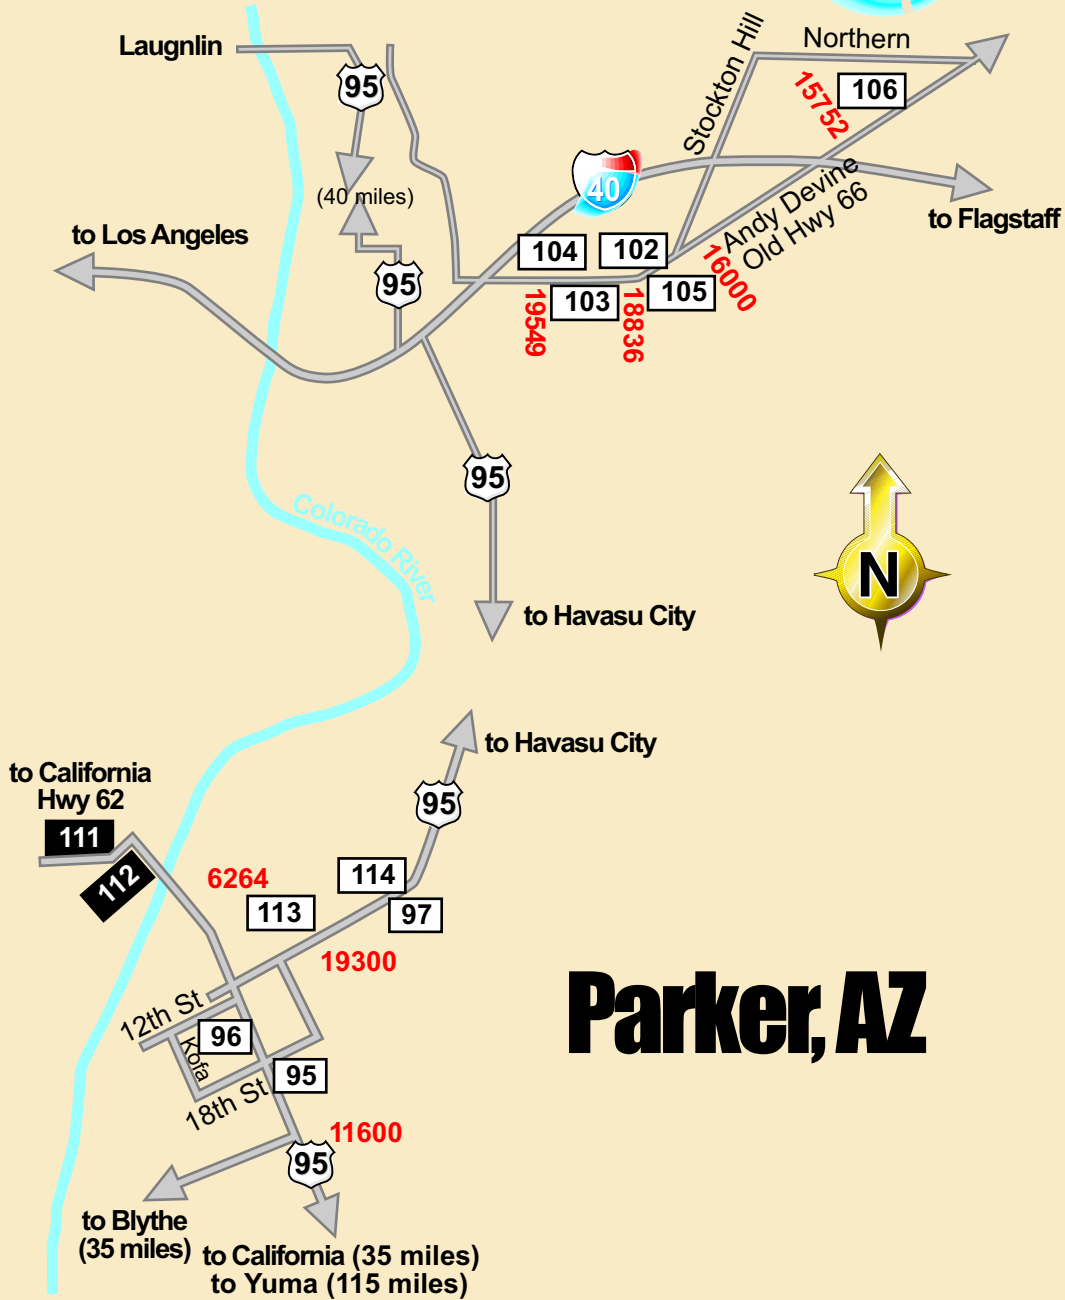

Kingman, AZ

- Large Boards up to (20' x 60')
- Small Boards (5' x 11') 8-Sheets

Traffic Counts- 2004 ADOT #'s

Parker, AZ